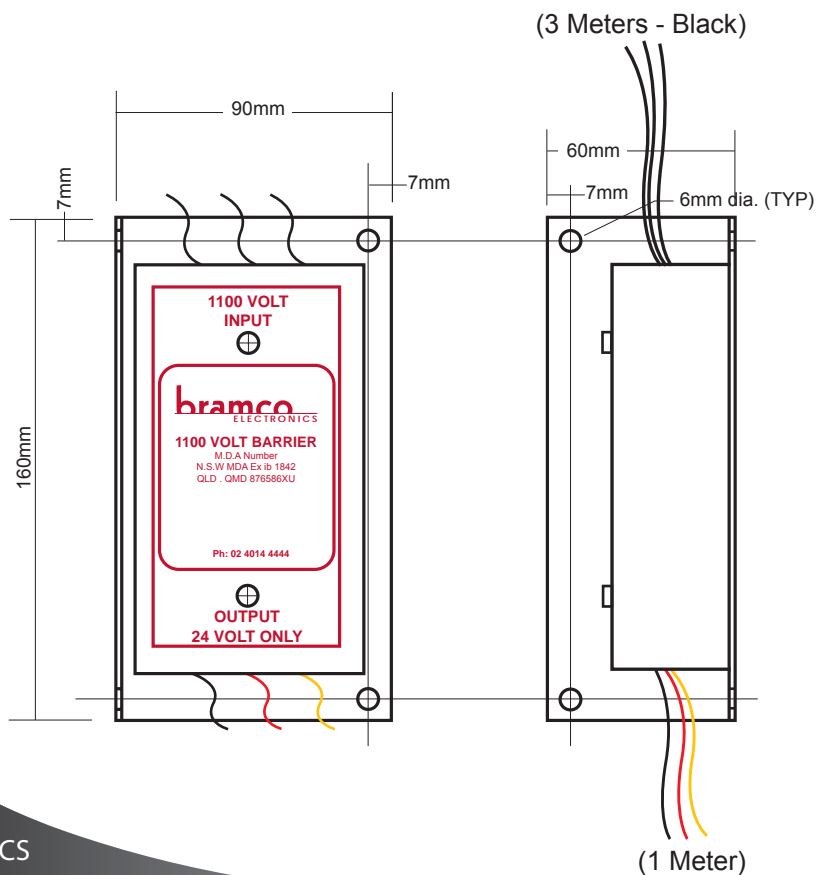

Dimensions

BRAMCO
ELECTRONICS

ABN 49 327 604 798
PO Box 241
Hunter Region MC
www.bramco.com.au

© Copyright Bramco Electronics
Specifications subject to change without notice August 2011