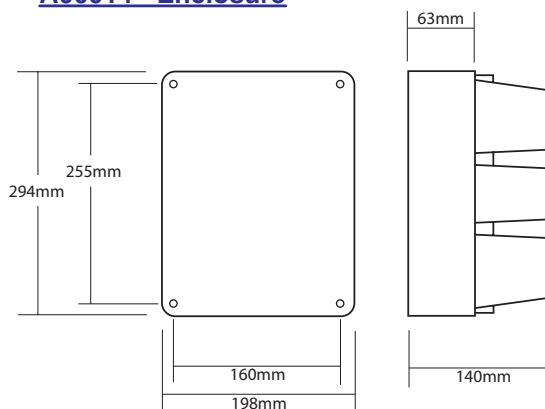

- 3300 - 4160 volt input
- 15 volt AC output

Dimensions

A00013

A00014 - Enclosure

Ordering Information

- A00013 3.3Kv Barrier - Sub Assembly
- A00014 3.3Kv Barrier - Enclosed

Please contact Bramco or your local Distributor for your specific needs.