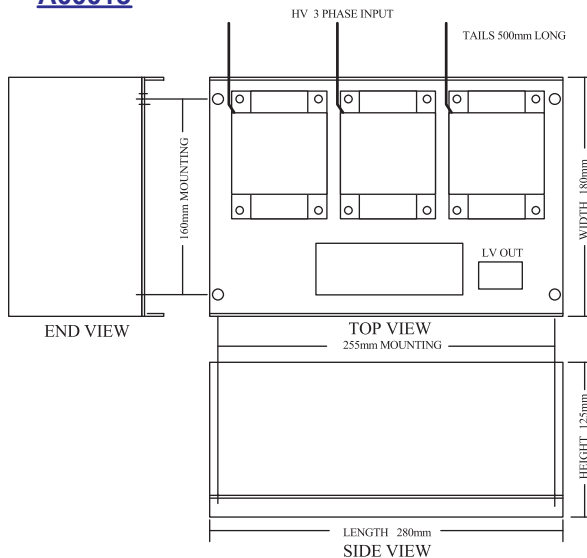

- 3300 - 4160 volt input
- 15 volt AC output

Dimensions

A00013

A00014 - Enclosure

Ordering Information

- A00013 3.3Kv Barrier - Sub Assembly
- A00014 3.3Kv Barrier - Enclosed

Please contact Bramco or your local Distributor for your specific needs.